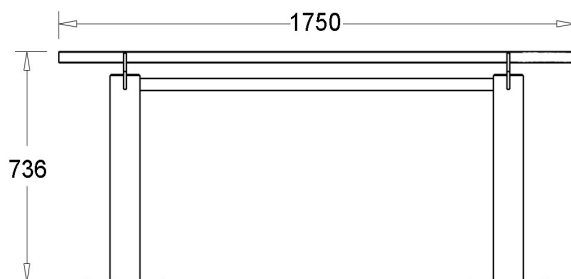

CIVIC TABLE

Metal Art Limited
Street & Park Furniture

DESCRIPTION

Contoured 11-slat table with robust galvanised support frame, available powder coated in any standard colour. Optional fixing method and choice of slats.

SLAT DIMENSIONS

Section - 65 x 40mm (recycled plastic)
64 x 34mm (saligna)
Length - 1750mm

SLAT MATERIAL

- ☐ Timber oiled (Eucalyptus Saligna)
- ☐ Mahogany stain (Eucalyptus Saligna)
- ☐ Recycled plastic
  - ☐ Green
  - ☐ Grey
  - ☐ Brown
  - ☐ Blue

MOUNTING

- ☐ Surface fixed
- ☐ In ground fixed

Surface fixed