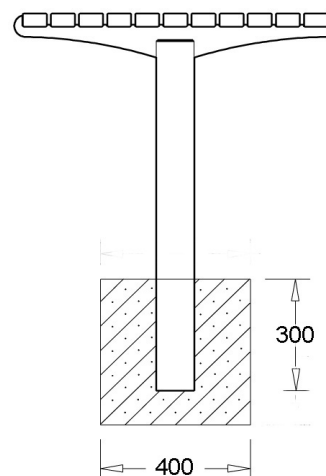

CIVIC TABLE

Metal Art Limited
Street & Park Furniture

DESCRIPTION

Contoured 11-slat table with robust galvanised support frame, available powder coated in any standard colour. Optional fixing method and choice of slats.

SLAT DIMENSIONS

Section - 65 x 40mm (recycled plastic)
64 x 34mm (saligna)
Length - 1750mm

SLAT MATERIAL

- Timber oiled (Eucalyptus Saligna)
- Mahogany stain (Eucalyptus Saligna)
- Recycled plastic
 - Green
 - Grey
 - Brown
 - Blue

MOUNTING

- Surface fixed
- In ground fixed

Surface fixed

Surface fixed

In ground fixed

Metal Art Ltd

51 Port Road, Seaview
Wellington, New Zealand
Ph +64 4 939-6666
Fax +64 4 939-6696
info@metalart.co.nz
www.metalart.co.nz