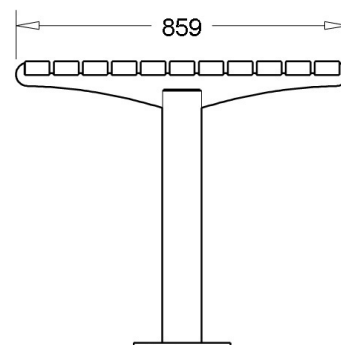

Surface fixed