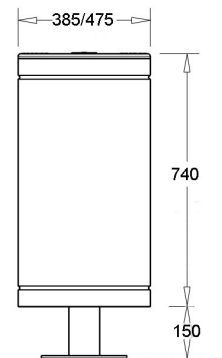

Large Bin: 2.0mm galv. mild steel

DIMENSIONS

Medium Bin: 385mm w x 740mm h

Large Bin: 475mm w x 740mm h

BASE & MOUNTING

- Surface fixed
- In ground fixing
- Post mount

LINER MATERIAL

Black polyethylene (bag or rigid liner), or galvanised mild steel

LINER CAPACITIES

Medium Bin: 70lt bag liner
45lt rigid plastic liner (standard)

Large Bin: 110lt bag liner
75lt rigid plastic liner
60lt galv. steel liner (standard)

SECURITY LOCK: Optional

Surface Fixed

In Ground Fixed