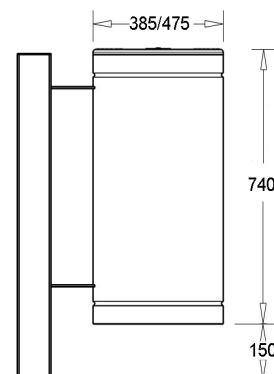

Large Bin: 2.0mm galv. mild steel

DIMENSIONS

Medium Bin: 385mm w x 740mm h

Large Bin: 475mm w x 740mm h

BASE & MOUNTING

- Surface fixed
- In ground fixing
- Post mount

LINER MATERIAL

Black polyethylene (bag or rigid liner), or galvanised mild steel

LINER CAPACITIES

Medium Bin: 70lt bag liner
45lt rigid plastic liner (standard)

Large Bin: 110lt bag liner
75lt rigid plastic liner
60lt galv. steel liner (standard)

SECURITY LOCK: Optional

Surface Fixed

In Ground Fixed