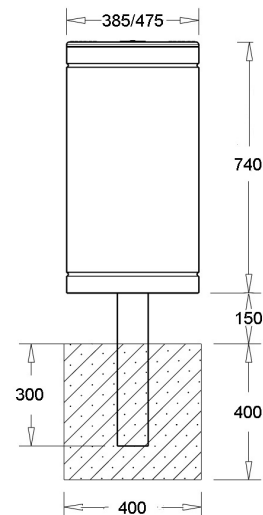

Large Bin: 2.0mm galv. mild steel

DIMENSIONS

Medium Bin: 385mm w x 740mm h

Large Bin: 475mm w x 740mm h

BASE & MOUNTING

- Surface fixed
- In ground fixing
- Post mount

LINER MATERIAL

Black polyethylene (bag or rigid liner), or galvanised mild steel

LINER CAPACITIES

Medium Bin: 70lt bag liner
45lt rigid plastic liner (standard)

Large Bin: 110lt bag liner
75lt rigid plastic liner
60lt galv. steel liner (standard)

SECURITY LOCK: Optional

Surface Fixed

In Ground Fixed