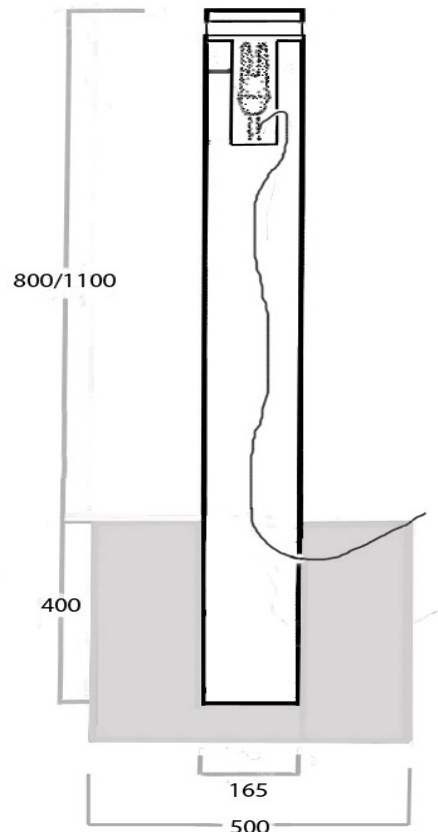

BODY

General all purpose medium pipe galvanised

CAP

Steel 10mm disc galvanised

LIGHT FITTED

32 watt compact fluorescent IP55 rated, emitted through a 25mm clear acrylic layer

HEIGHT ABOVE GROUND

- 800mm
- 1100mm

DIAMETER

Standard: 165mm
Other diameters available on request.

MOUNTING

- Surface fixed
- In ground fixed

Note: Electrical wiring not included.

In Ground

Surface Fixed

Metal Art Ltd