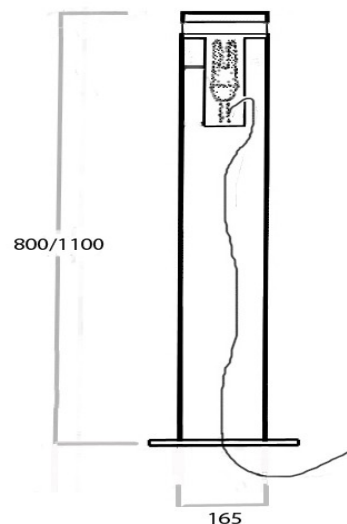

BODY

General all purpose medium pipe galvanised

CAP

Steel 10mm disc galvanised

LIGHT FITTED

32 watt compact fluorescent IP55 rated, emitted through a 25mm clear acrylic layer

HEIGHT ABOVE GROUND

- 800mm
- 1100mm

DIAMETER

Standard: 165mm
Other diameters available on request.

MOUNTING

- Surface fixed
- In ground fixed

Note: Electrical wiring not included.

In Ground

Surface Fixed

Metal Art Ltd