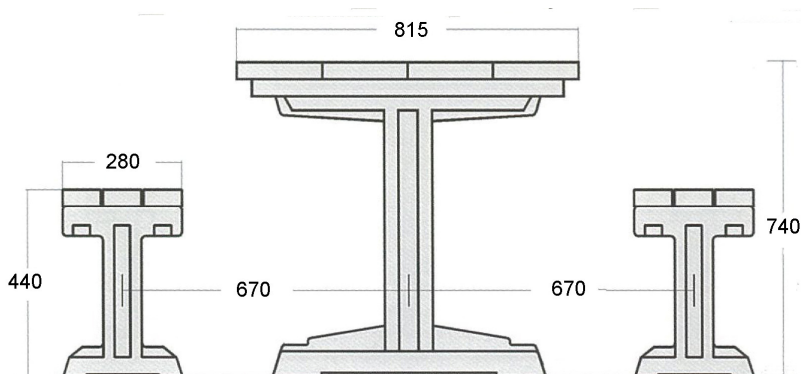

SLAT DIMENSIONS

Section: Table

- 40 x 200mm
- 40 x 90mm
(Slimline Premier)

Bench 40 x 90mm

Length: Standard 1800mm
Other lengths on request

SLAT COLOUR

- Green
- Grey
- Blue
- Brown

SUPPORT COLOUR

Black

MOUNTING

Surface mounted
In ground

Premier Standard Setting

Premier Slimline Setting

Metal Art Ltd

51 Port Road, Seaview
Wellington, New Zealand
Ph +64 4 939-6666
Fax +64 4 939-6696
info@metalart.co.nz
www.metalart.co.nz