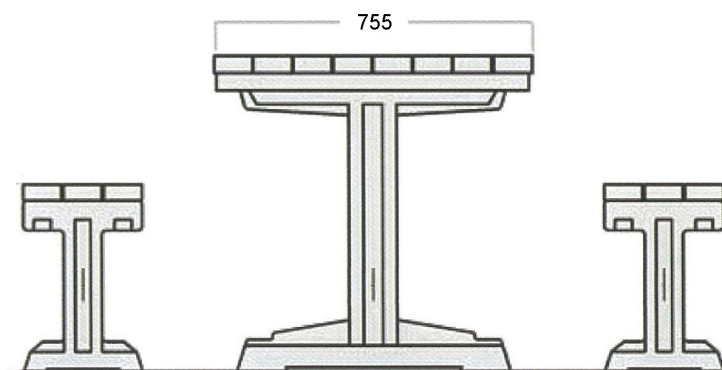

SLAT DIMENSIONS

Section: Table

- 40 x 200mm
- 40 x 90mm
(Slimline Premier)

Bench 40 x 90mm

Length: Standard 1800mm
Other lengths on request

SLAT COLOUR

- Green
- Grey
- Blue
- Brown

SUPPORT COLOUR

Black

MOUNTING

Surface mounted
In ground

Premier Standard Setting

Premier Slimline Setting

Metal Art Ltd

51 Port Road, Seaview
Wellington, New Zealand
Ph +64 4 939-6666
Fax +64 4 939-6696
info@metalart.co.nz
www.metalart.co.nz