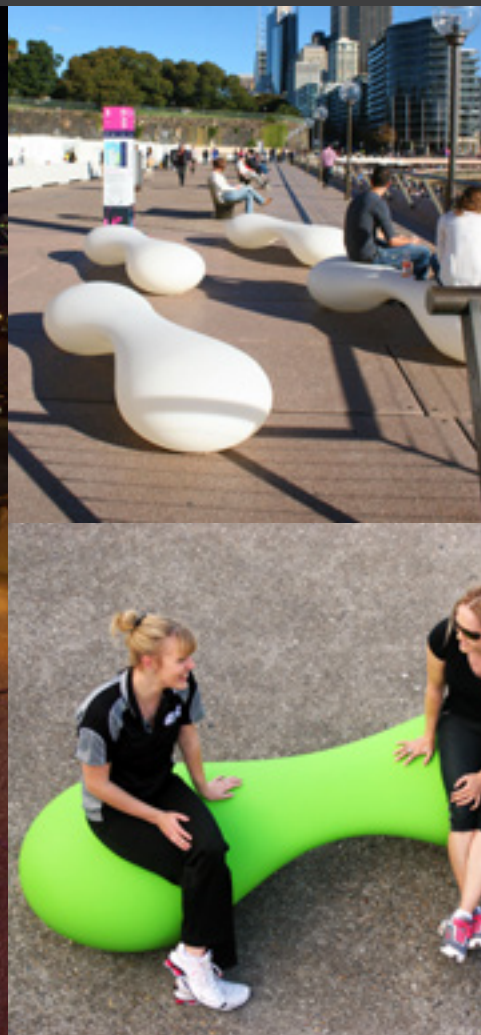

LIMBO LED at VIVID Light Festival Sydney 2013

# LIMBO

The Limbo 3 – 4 person seater: translates its inspired origins of the age-loved party trick of 'limbo, how low can you go' into a functional and beautifully resolved product.

The Limbo LED illuminates, and pulses in a range of colours using a remote control. Also available in a fixed natural bright white glow.