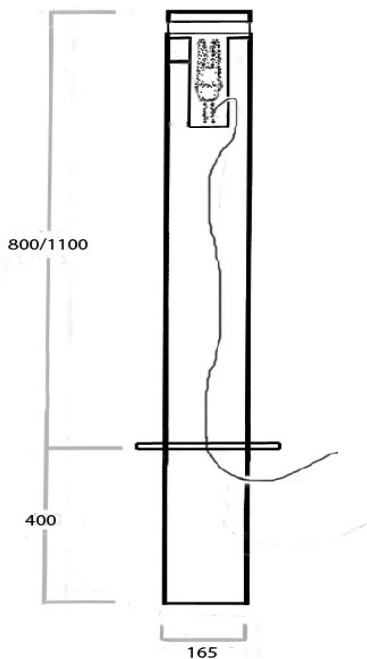

METALLION LIT BOLLARD

Metal Art Limited
Street & Park Furniture

If the street and park lighting is dim or distant, these bollards will show the way. Lit Bollards are commonly used to illuminate public parks and walkways, outdoor seating areas and landscape features. They add safety and security to alleyways and other pedestrian thoroughfares.

Our standard Metallion Lit bollard is 1100mm high x 165mm diameter, with a fitted 32 watt compact fluorescent bulb that emits through a 25mm clear acrylic layer. Coloured 3mm acrylic inserts are also available if a distinctive lighting feature is sought. The bollard body and cap can be powder coated in any colour of choice.