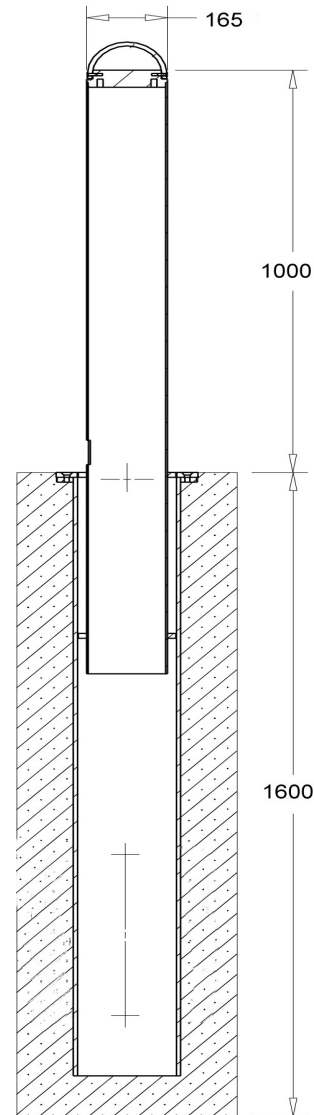

RETRACTABLE BOLLARD

Metal Art Limited
Street & Park Furniture

DESCRIPTION

Fully retractable bollard made of light wall mild steel general purpose pipe, with folding handle for ease of lifting and dropping into its ground housing.

BODY

General all purpose galvanised 3.5mm light wall x 165mm diameter pipe

HEIGHT ABOVE GROUND RAISED

1000mm

HOUSING

Rolled steel tube with concrete fixing rods

SURFACE FINISH

Hot dip galvanised

Other sizes and finishes available on request

Metal Art Ltd

51 Port Road, Seaview
Wellington, New Zealand
Ph +64 4 939 6666
Fax +64 4 939 6696
info@metalart.co.nz
www.metalart.co.nz